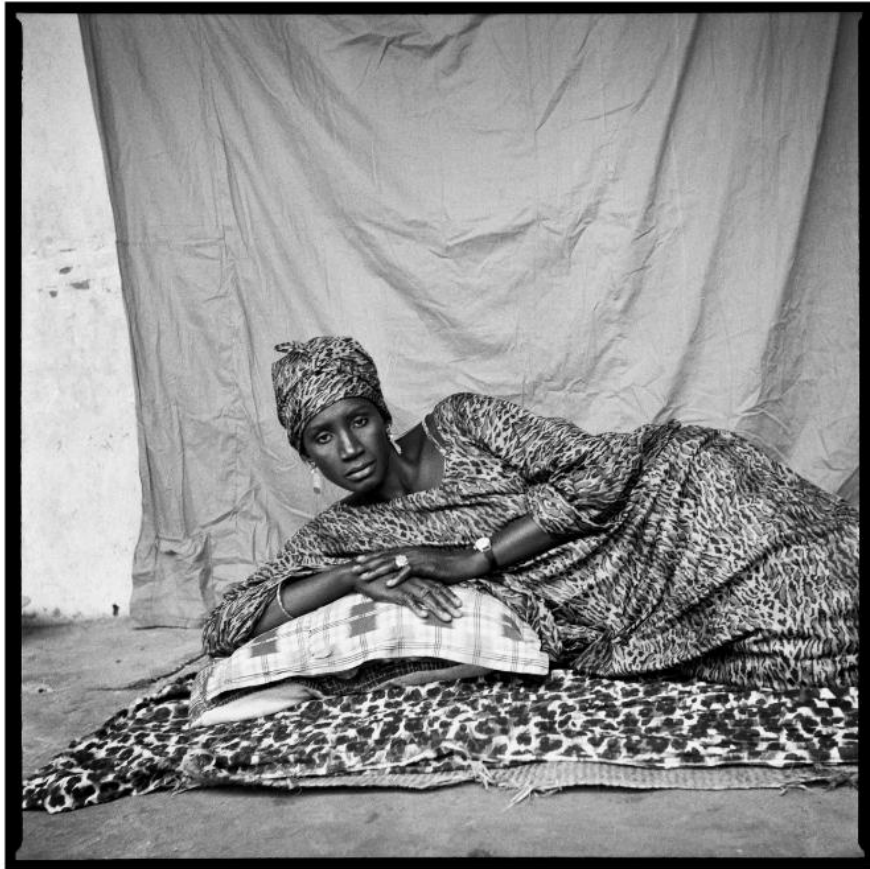

Basic Detail Report

Title Reclining Woman

Date 1959-1968

Primary Maker Oumar Ka

Medium Gelatin silver print

Dimensions Image: 14 × 14 in. (35.6 × 35.6 cm) Paper: 17 × 17 in. (43.2 × 43.2 cm) Framed: 19 1/2 × 19 1/4 × 1 5/8 in. (49.5 × 48.9 × 4.1 cm)