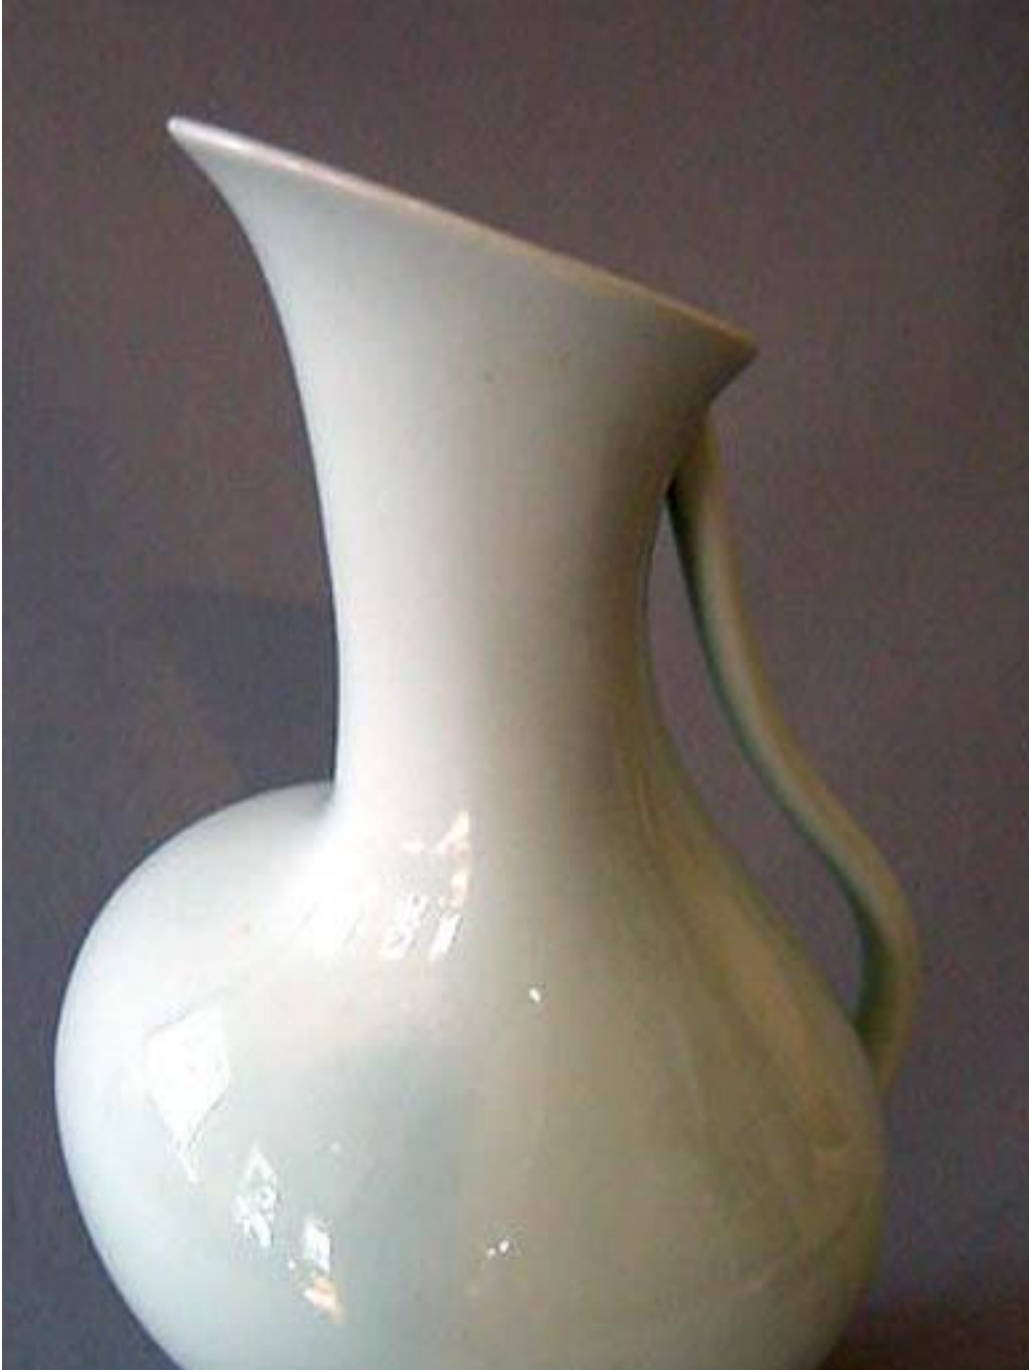

Basic Detail Report

Basic Detail Report

Title Large asymmetrical water pitcher

Date 1950-1960

Primary Maker Philipp Rosenthal and Company

Medium Porcelain

Dimensions Overall: H 11 x W 6 x D 5 in. (H 27.9 x W 15.2 x D 12.7 cm)