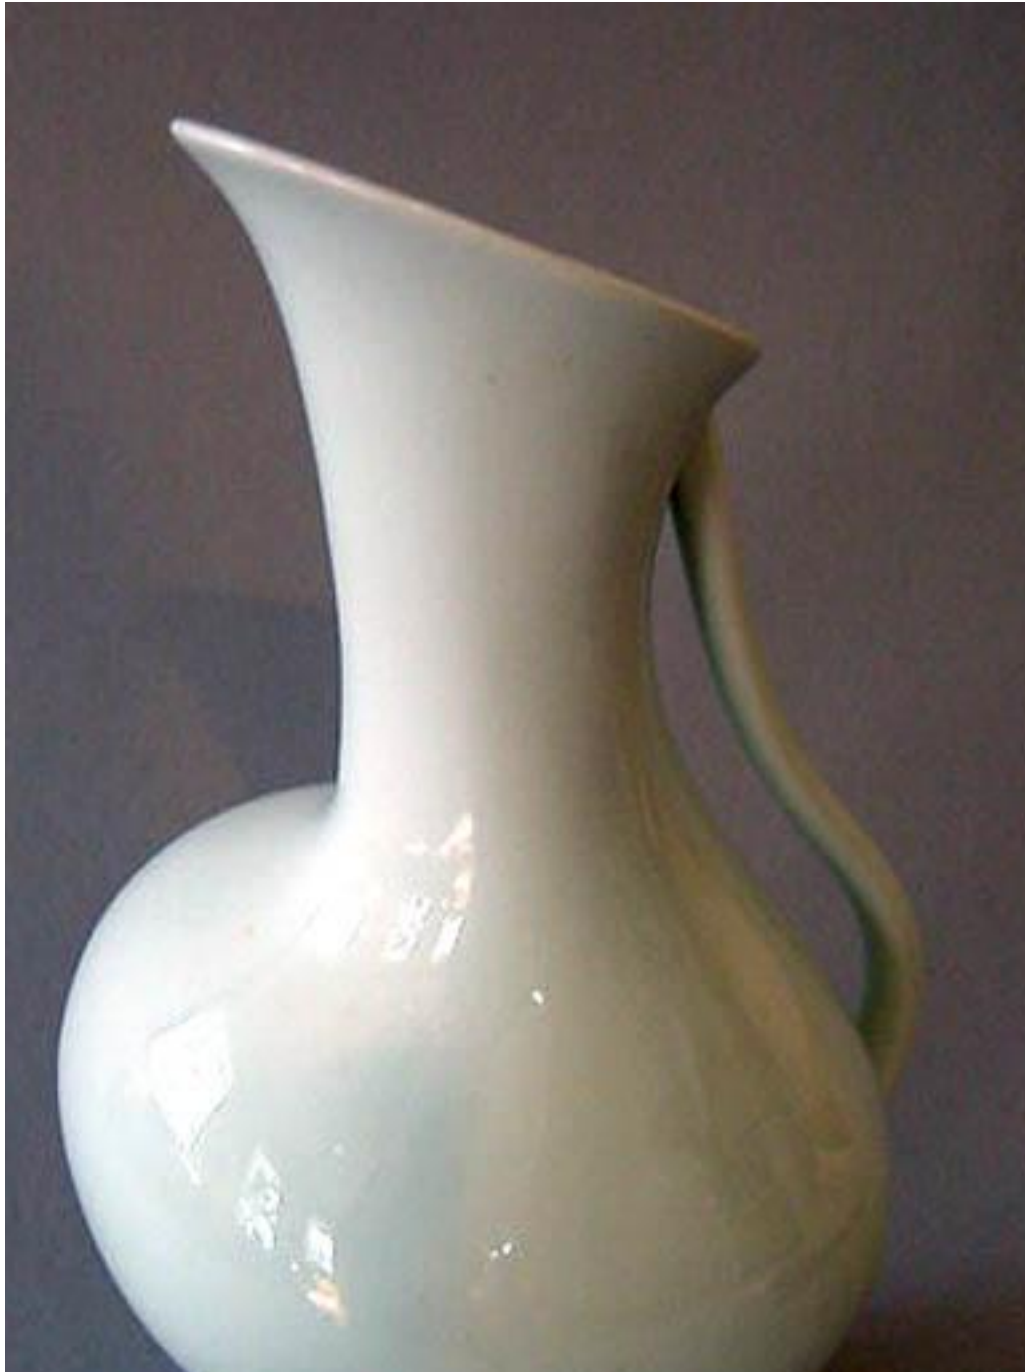

Basic Detail Report

Basic Detail Report

Title Large asymmetrical water pitcher

Date 1950-1960

Primary Maker Philipp Rosenthal and Company

Medium Porcelain

Dimensions Overall: H 11 x W 6 x D 5 in. (H 27.9 x W 15.2 x D 12.7 cm)