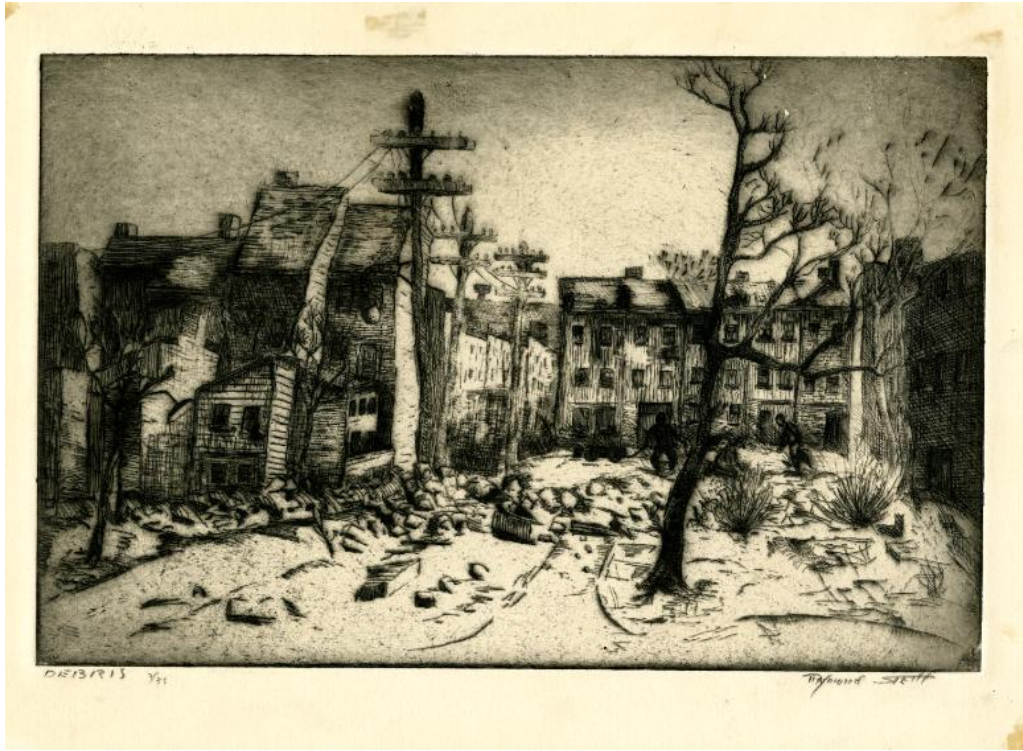

## Title Debris

Date ca. 1935

Primary Maker Raymond Steth

Medium Etching on cream paper

Dimensions Image: H 6 1/2 x W 9 7/8 in. (H 16.5 x W 25.1 cm) Paper: H 8 1/16 x W 11 3/16 in. (H 20.5 x W 28.4 cm)