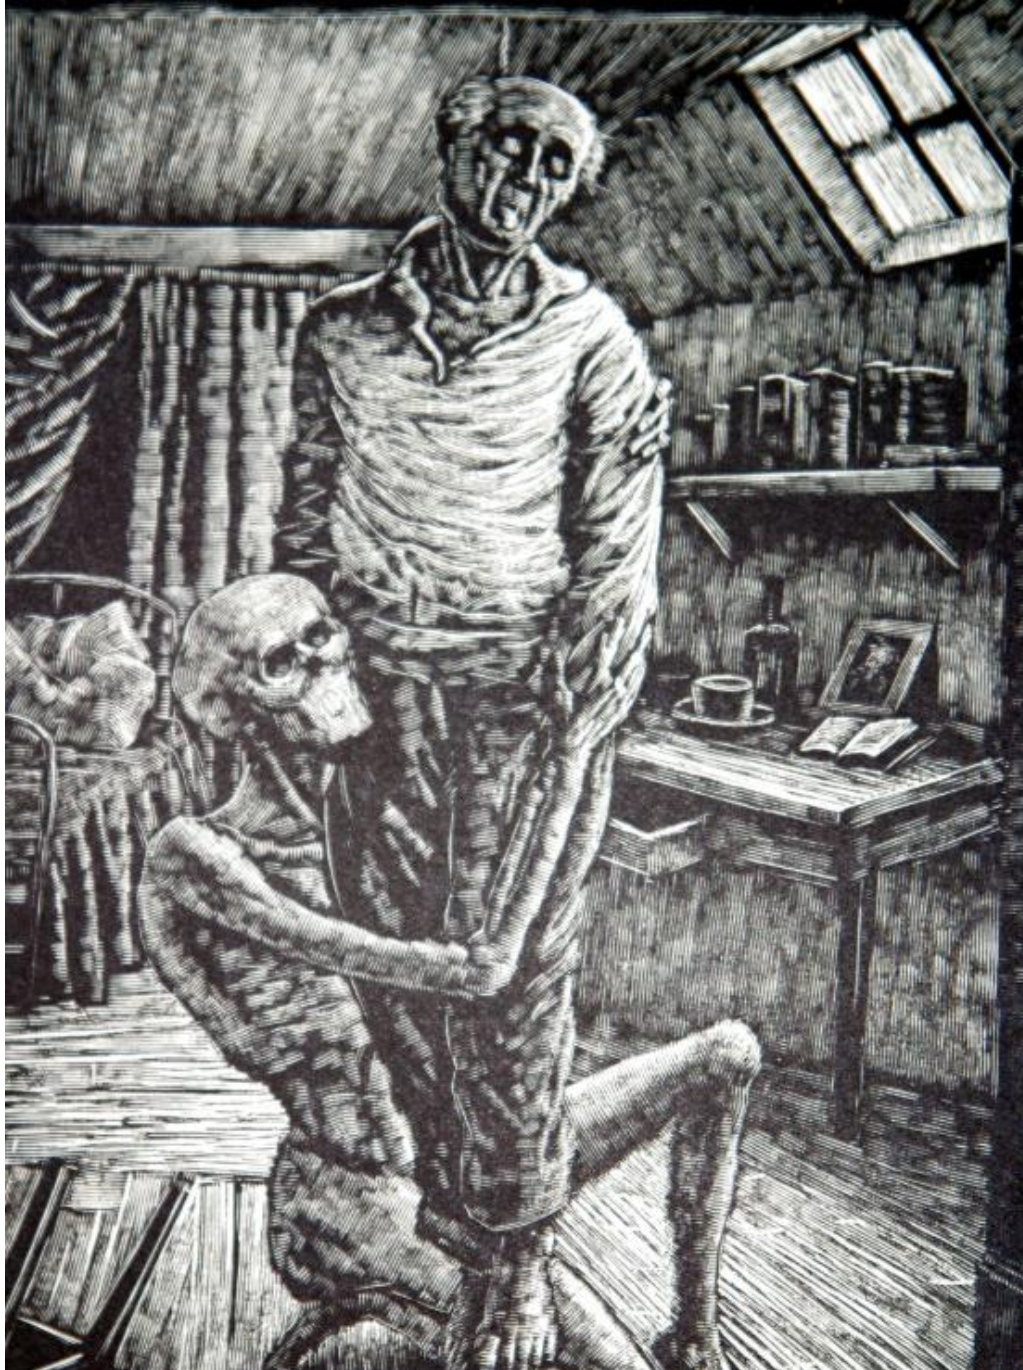

Basic Detail Report