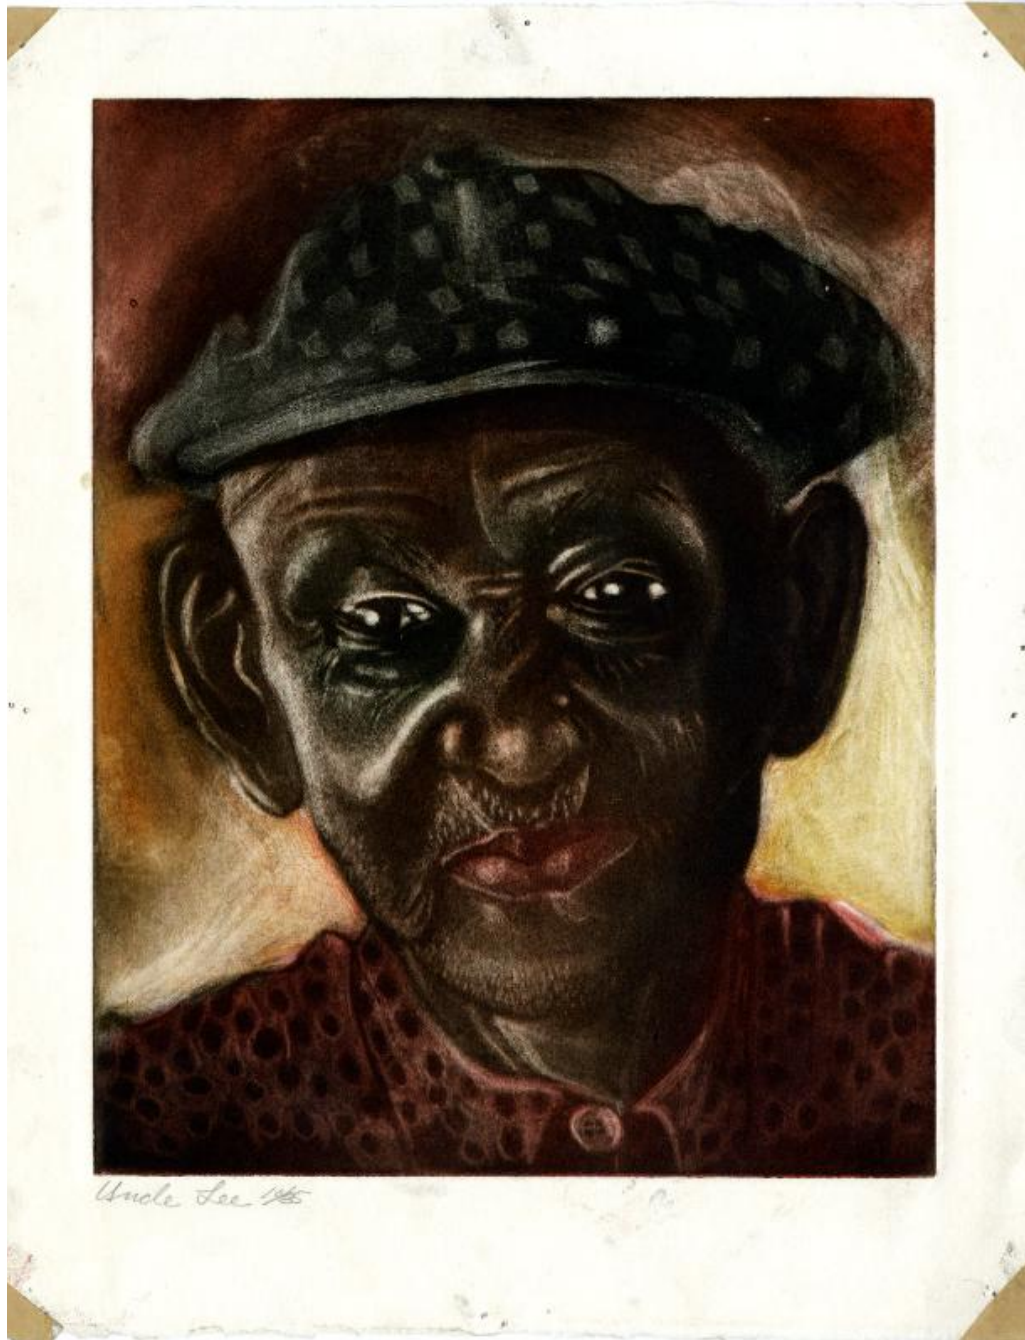

# Basic Detail Report

**Title** Uncle Lee

Date ca. 1938-1940

Primary Maker Raymond Steth

Medium Carborundum mezzotint on ivory paper

Dimensions Image: H  $9 \frac{3}{16}$  x W  $7 \frac{1}{8}$  in. (H 23.4 x W 18.1 cm) Paper: H  $11 \frac{7}{16}$  x W  $8 \frac{7}{8}$  in. (H 29 x W 22.6 cm)