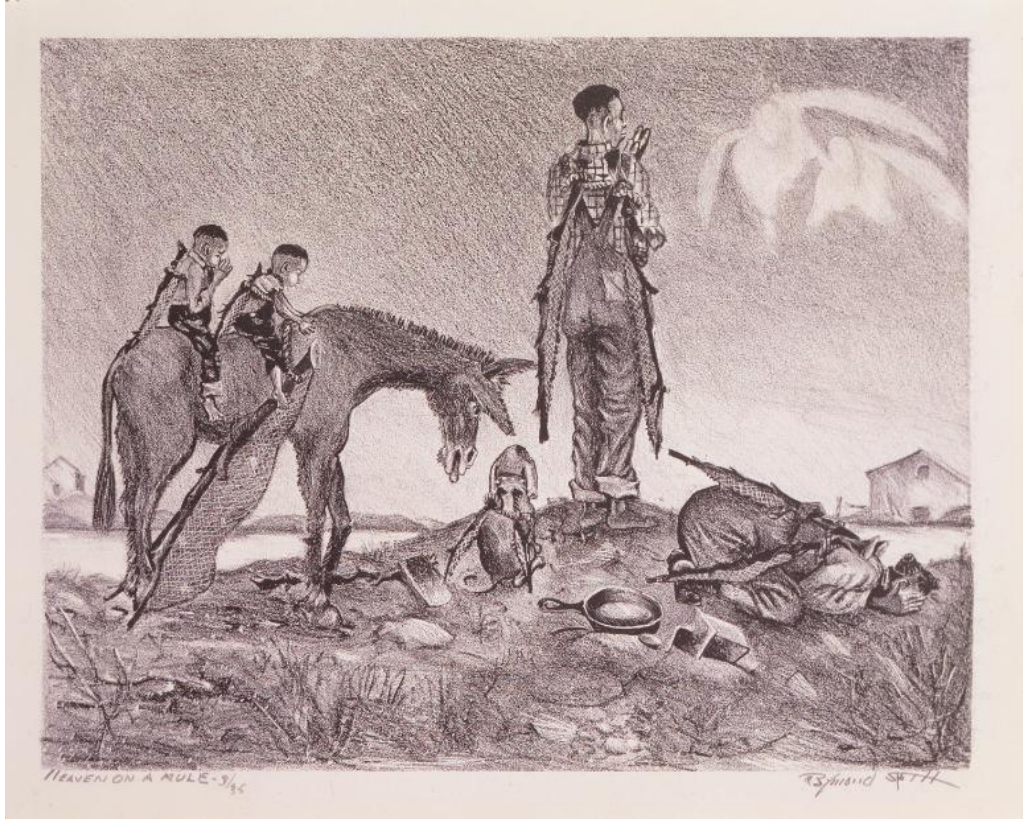

Basic Detail Report

Title Heaven on a Mule

Date ca. 1935

Primary Maker Raymond Steth

Medium Lithograph on cream paper

Dimensions Image: W 11 1/8 x H 8 3/4 in. (W 28.3 x H 22.2 cm) Paper: H

10 3/16 x W 13 11/16 in. (H 25.9 x W 34.8 cm)