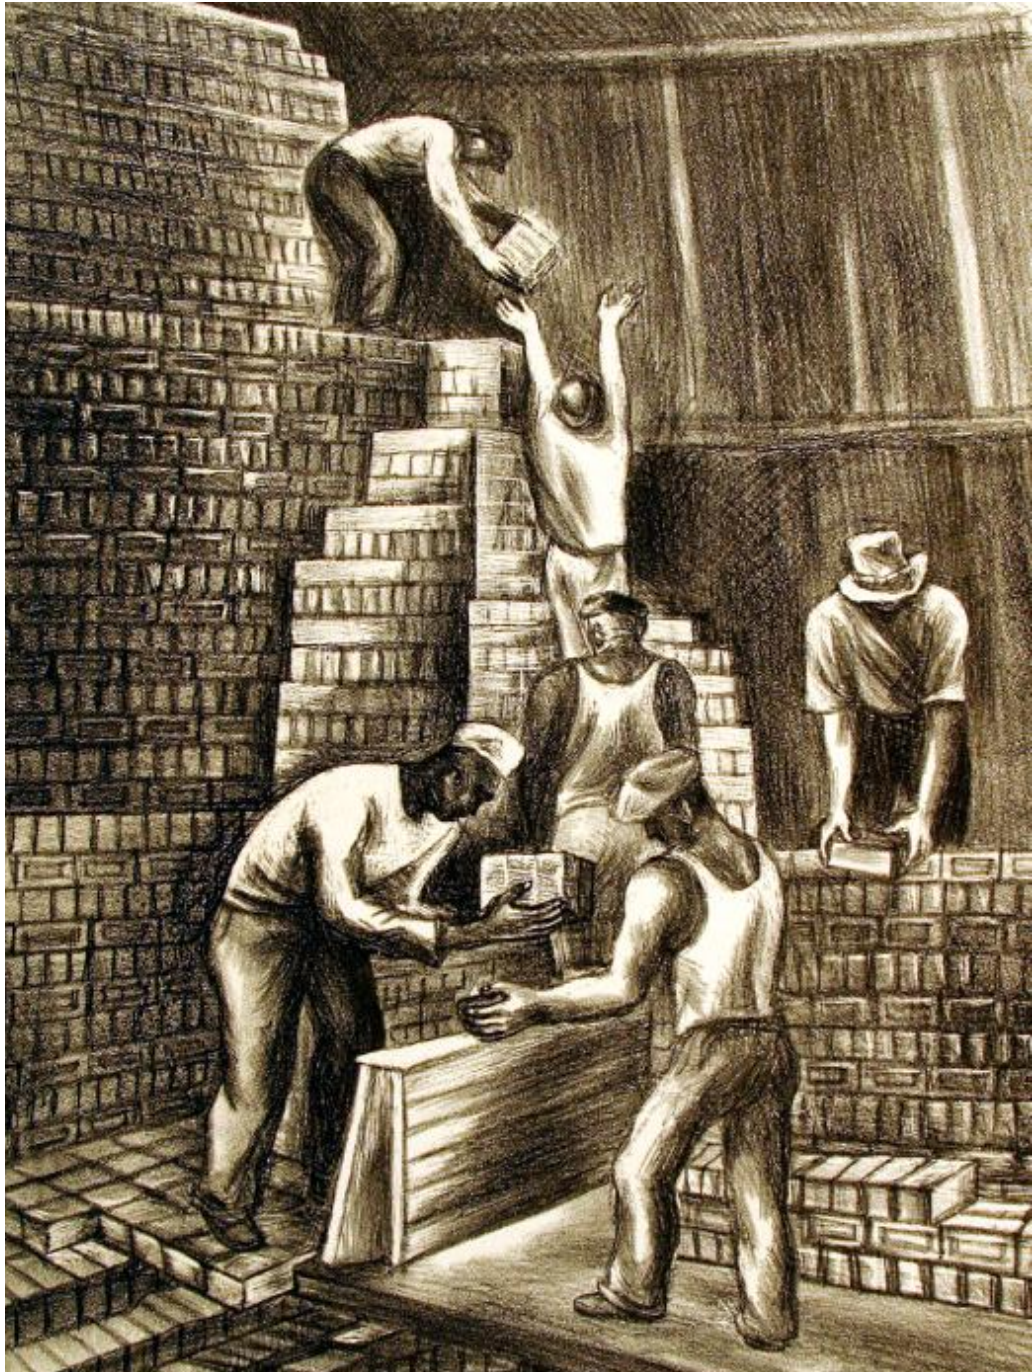

Basic Detail Report